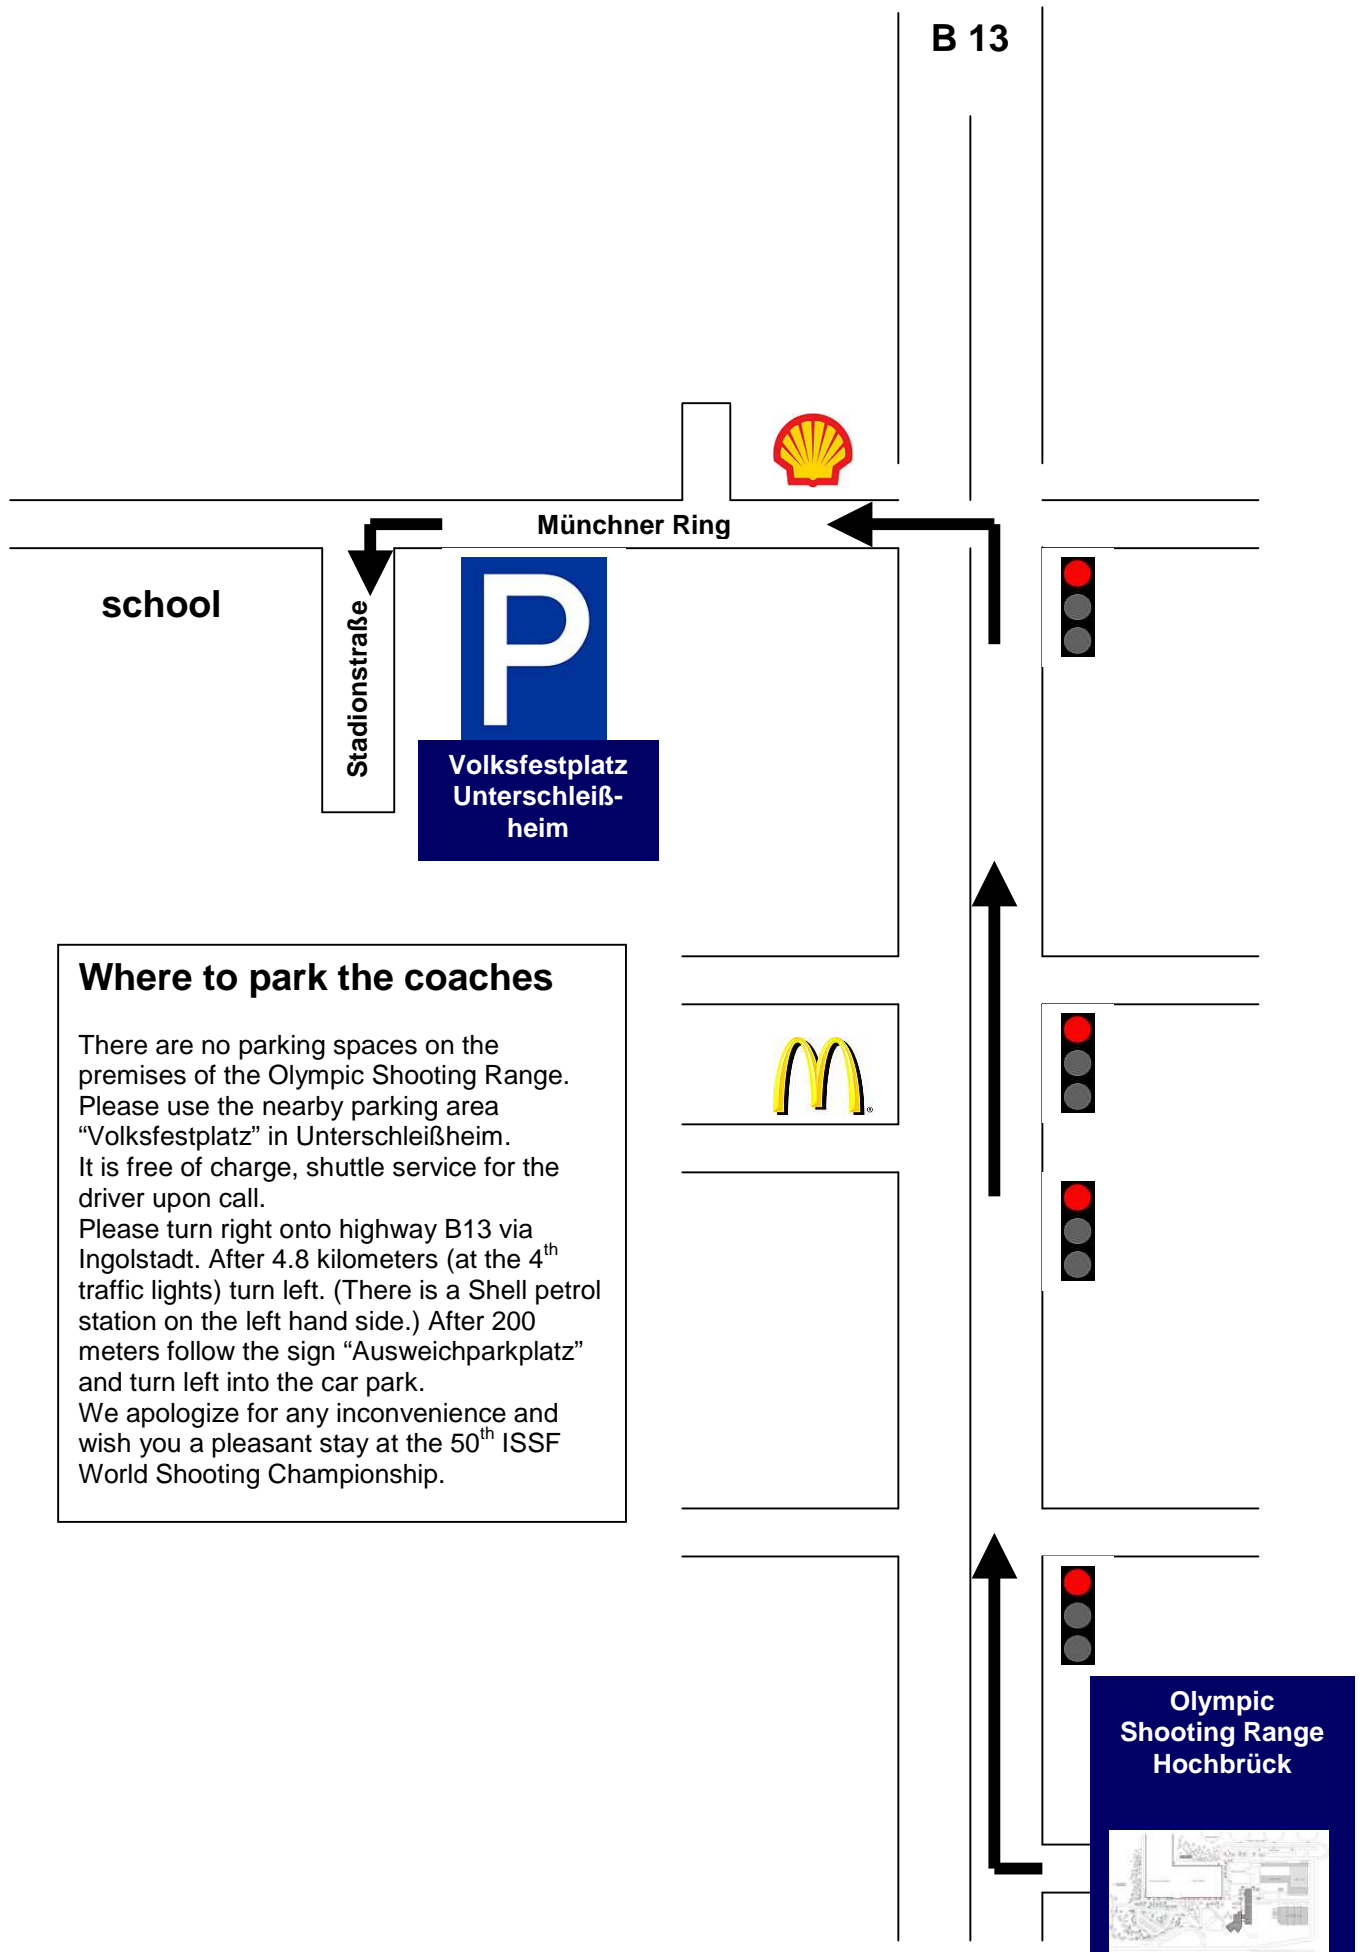

Parking area Unterschleißheim

Where to park the coaches

There are no parking spaces on the premises of the Olympic Shooting Range. Please use the nearby parking area "Volksfestplatz" in Unterschleißheim. It is free of charge, shuttle service for the driver upon call.

Please turn right onto highway B13 via Ingolstadt. After 4.8 kilometers (at the 4th traffic lights) turn left. (There is a Shell petrol station on the left hand side.) After 200 meters follow the sign "Ausweichparkplatz" and turn left into the car park.